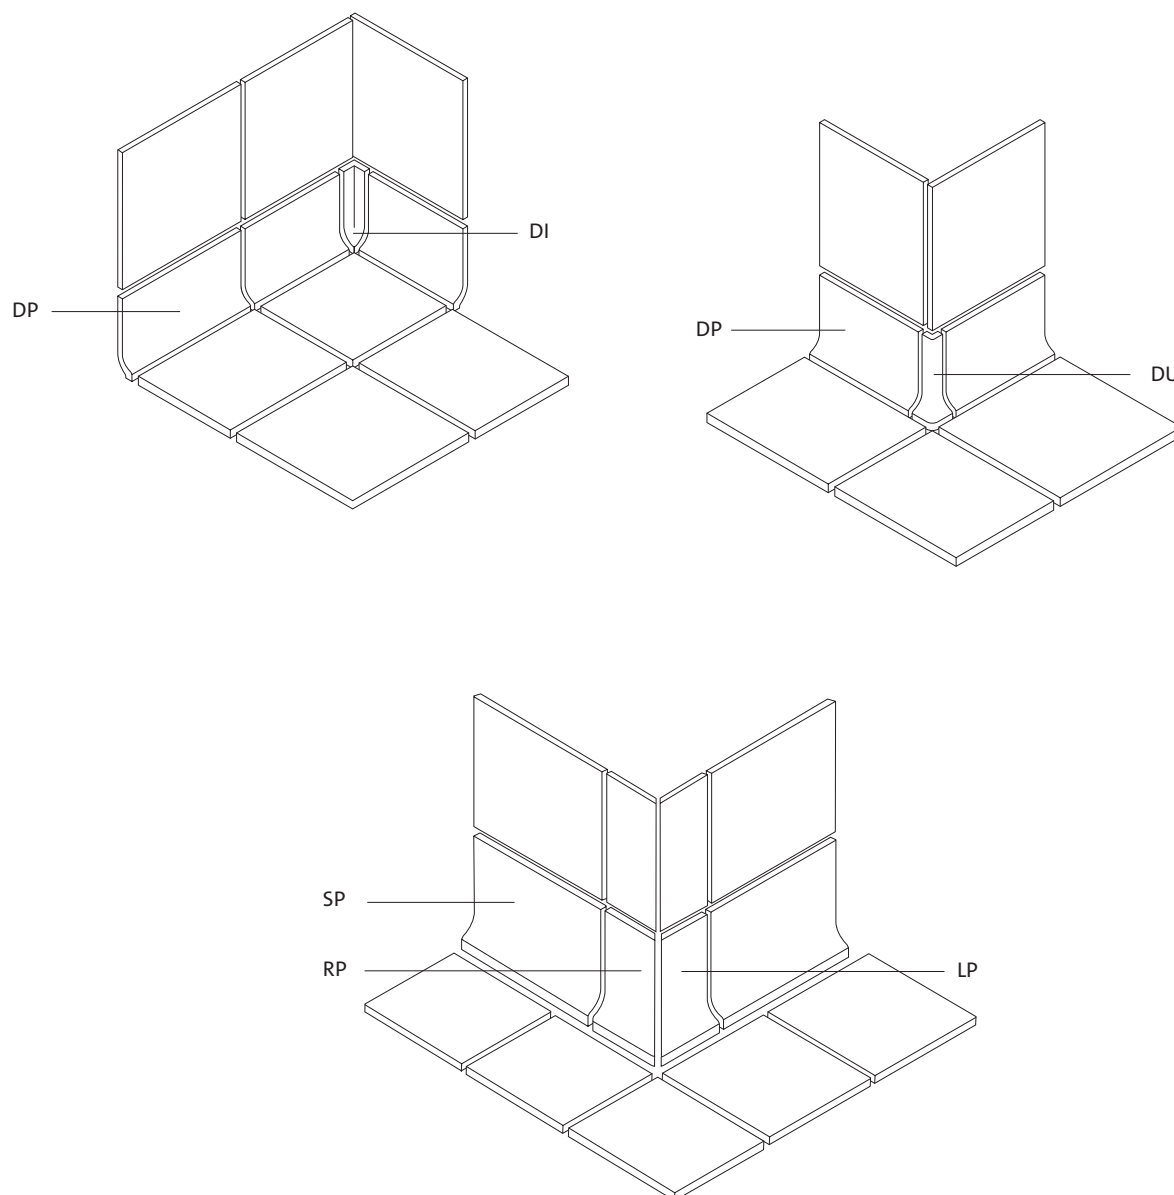

Wall solutions

In addition to wall and floor tiles, Global Collection / Globalgrip offers matching accessories such as edge and corner finishes for wall tiles.

HI cove, internal glaze
II internal angle for HI, internal glaze (cove in)
UI internal angle for HI, internal glaze (bead in)

- DP** thin coved skirting (thin cove base)
- DI** internal angle for DP (inside angle)
- DU** external angle for DP (outside angle)

- SP** coved skirting (cove base)
- LP** outcorner left for SP (corner cove)
- RP** outcorner right for SP (corner cove)