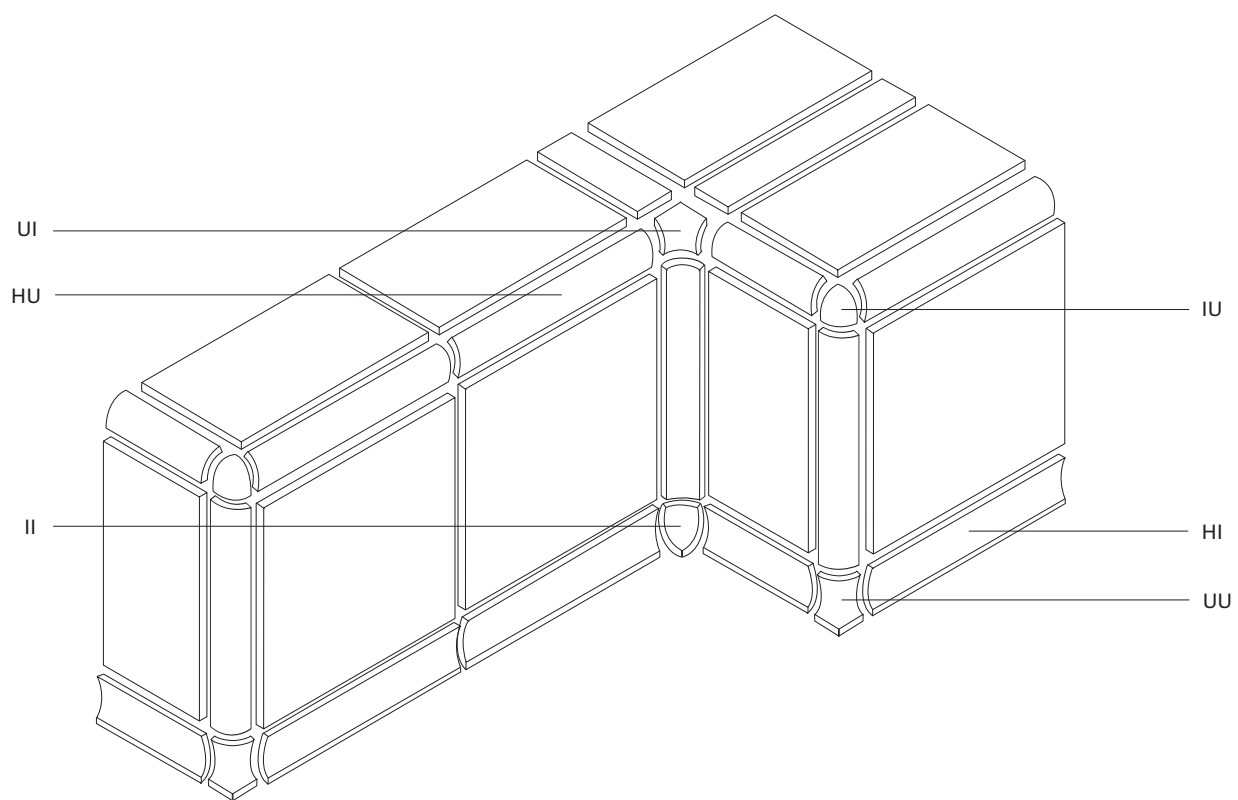

Wall solutions

In addition to wall and floor tiles, Global Collection / Globalgrip offers matching accessories such as edge and corner finishes for wall tiles.

HI cove, internal glaze
II internal angle for HI, internal glaze (cove in)
UI internal angle for HI, internal glaze (bead in)

- DP** thin coved skirting (thin cove base)
- DI** internal angle for DP (inside angle)
- DU** external angle for DP (outside angle)

- SP** coved skirting (cove base)
- LP** outcorner left for SP (corner cove)
- RP** outcorner right for SP (corner cove)