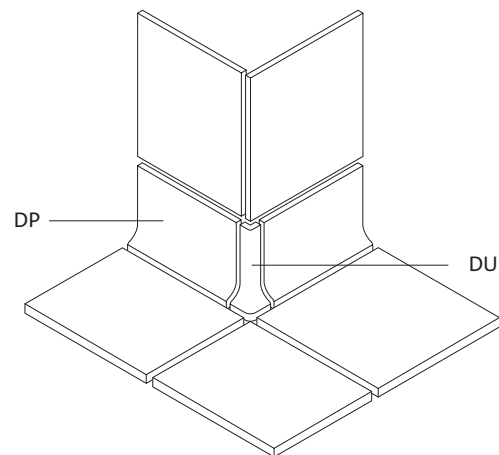

### Floor solutions

In addition to floor tiles, Softgrip / Softline offers matching accessories such as skirtings, and edge and corner finishes for floor tiles.

- DP** thin coved skirting (thin cove base)
- DI** internal angle for DP (inside angle)
- DU** external angle for DP (outside angle)