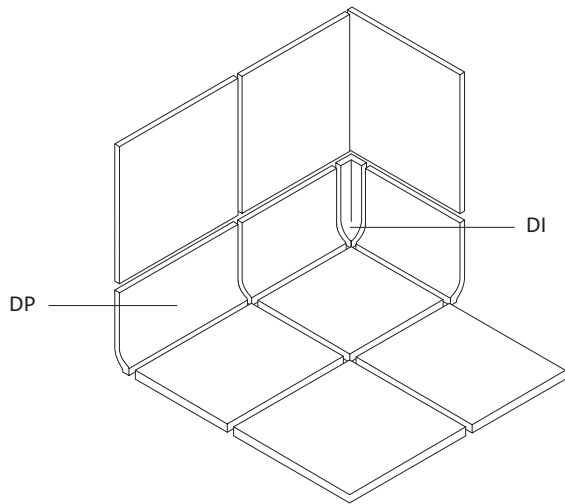

Wall solutions

In addition to wall and floor tiles, Global Collection / Globalgrip offers matching accessories such as edge and corner finishes for wall tiles.

HI cove, internal glaze
II internal angle for HI, internal glaze (cove in)
UI internal angle for HI, internal glaze (bead in)

- DP** thin coved skirting (thin cove base)
- DI** internal angle for DP (inside angle)
- DU** external angle for DP (outside angle)