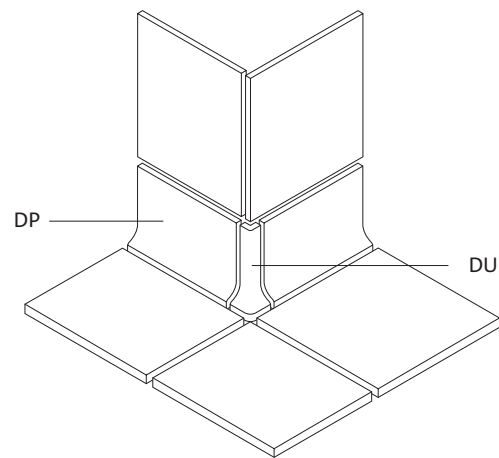

Wall solutions

In addition to wall and floor tiles, Global Collection / Globalgrip offers matching accessories such as edge and corner finishes for wall tiles.

HI cove, internal glaze
II internal angle for HI, internal glaze (cove in)
UI internal angle for HI, internal glaze (bead in)

HU bead, external glaze
IU external angle for HU, external glaze (bead out)
UU external angle for HU, external glaze (cove out)

Mosa.

Accessories Global Collection / Globalgrip

Floor solutions

In addition to wall and floor tiles, Global Collection / Globalgrip offers matching accessories such as skirtings, and edge and corner finishes for floor tiles.

- DP** thin coved skirting (thin cove base)
- DI** internal angle for DP (inside angle)
- DU** external angle for DP (outside angle)