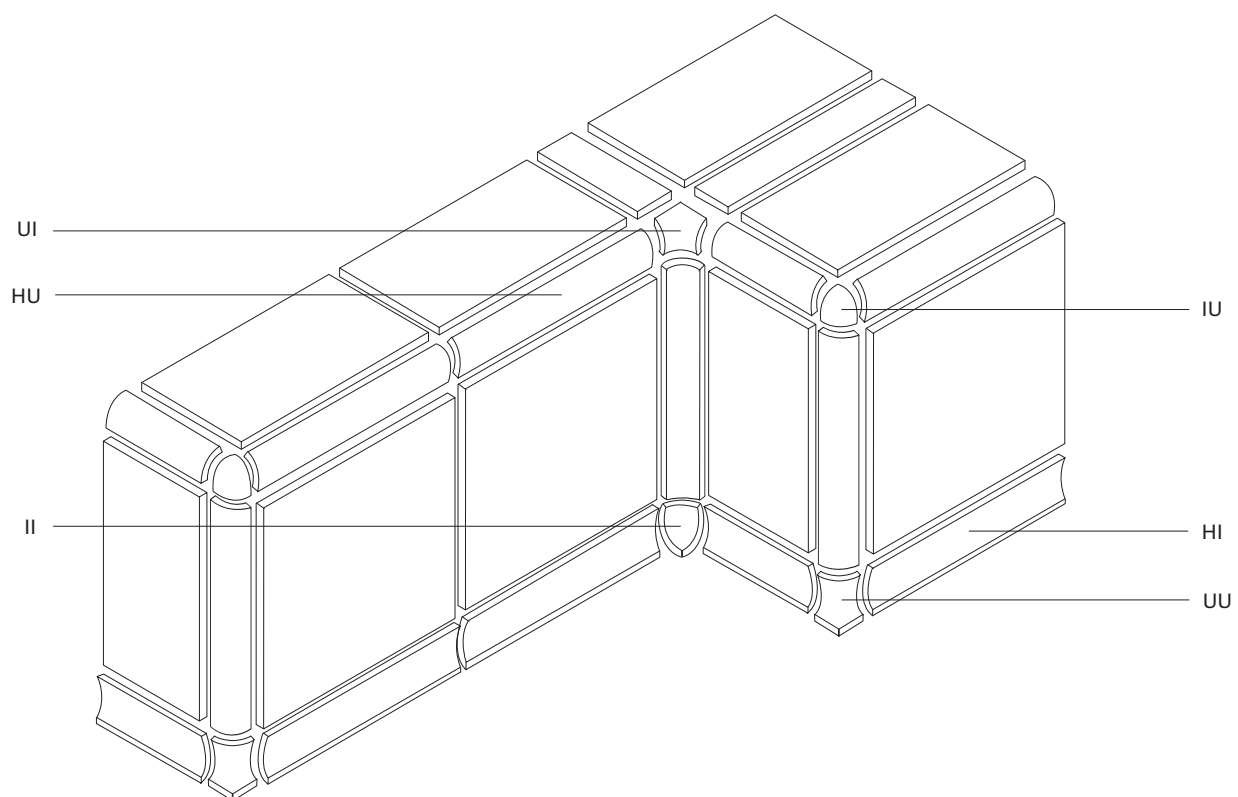

Wall solutions

In addition to wall and floor tiles, Global Collection / Globalgrip offers matching accessories such as edge and corner finishes for wall tiles.

HI cove, internal glaze
II internal angle for HI, internal glaze (cove in)
UI internal angle for HI, internal glaze (bead in)

- DP** thin coved skirting (thin cove base)
- DI** internal angle for DP (inside angle)
- DU** external angle for DP (outside angle)