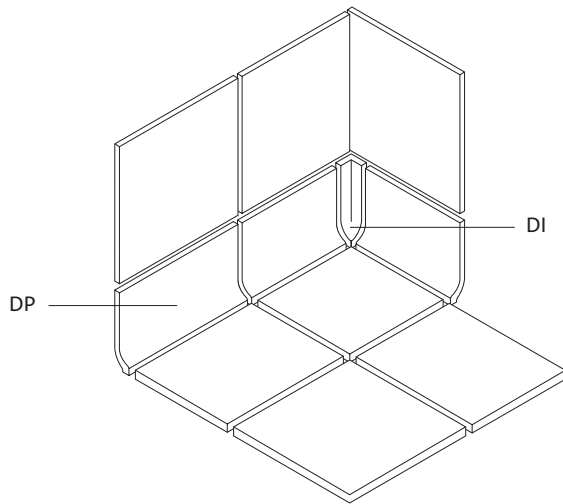

Mosa.

Accessories Scenes

Floor solutions

In addition to wall and floor tiles, Scenes offers matching accessories such as skirtings, and edge and corner finishes for floor tiles.

- DP** thin covered skirting (thin cove base)
- DI** internal angle for DP (inside angle)
- DU** external angle for DP (outside angle)