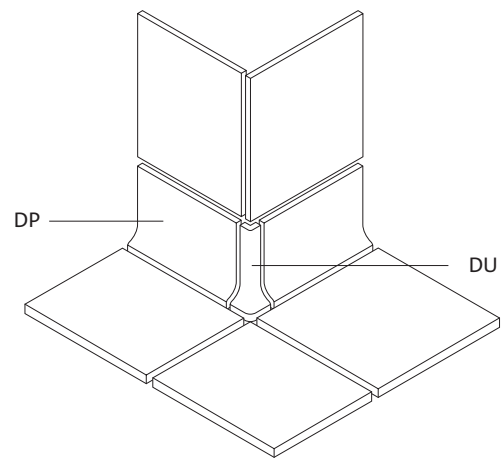

Mosa.

Accessories Scenes

Floor solutions

In addition to wall and floor tiles, Scenes offers matching accessories such as skirtings, and edge and corner finishes for floor tiles.

- DP** thin covered skirting (thin cove base)
- DI** internal angle for DP (inside angle)
- DU** external angle for DP (outside angle)